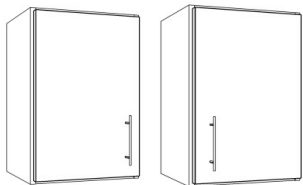

Candlelight Melamine

Wall 1 Door (Left or Right)
16.5" W x 23.5" T x 11.5" D
\$141.00 Solid Colors
\$150.00 Patterns

Wall 2 Door
31.5" W x 23.5" T x 11.5" D
\$257.00 Solid Colors
\$271.00 Patterns

Base 1 Door (Left or Right)
16.5" W x 35.5" T x 22.5" D
\$186.00 Solid Colors
\$202.00 Patterns

Base Bin Storage Unit
16.5" W x 35.5" T x 22.5" D
\$325 Solid Colors
\$340.00 Patterns

Base 2 Door
31.5" W x 35.5" T x 22.5" D
\$272.00 Solid Colors
\$292.00 Patterns

Base 4 Drawer
31.5" W x 35.5" T x 22.5" D
\$545.00 Solid Colors
\$560.00 Patterns

Tall 1 Door (Left or Right)
16.5" W x 80" T x 22.5" D
\$276.00 Solid Colors
\$300.00 Patterns

Tall 2 Door
31.5" W x 80" T x 22.5" D
\$438.00 Solid Colors
\$478.00 Patterns

**Finally . . . the Solution to your "Cluttered" Garage !
Now Made Easy !**