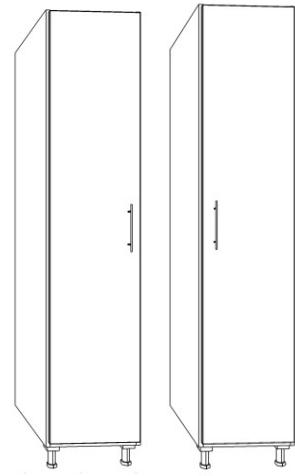

Candlelight Melamine

Wall 1 Door (Left or Right)
16.5" W x 23.5" T x 11.5" D
\$141.00 Solid Colors
\$150.00 Patterns

Wall 2 Door
31.5" W x 23.5" T x 11.5" D
\$257.00 Solid Colors
\$271.00 Patterns

Base 1 Door (Left or Right)
16.5" W x 35.5" T x 22.5" D
\$186.00 Solid Colors
\$202.00 Patterns

Base Bin Storage Unit
16.5" W x 35.5" T x 22.5" D
\$325 Solid Colors
\$340.00 Patterns

Base 2 Door
31.5" W x 35.5" T x 22.5" D
\$272.00 Solid Colors
\$292.00 Patterns

Base 4 Drawer
31.5" W x 35.5" T x 22.5" D
\$545.00 Solid Colors
\$560.00 Patterns

Tall 1 Door (Left or Right)
16.5" W x 80" T x 22.5" D
\$276.00 Solid Colors
\$300.00 Patterns

Tall 2 Door
31.5" W x 80" T x 22.5" D
\$438.00 Solid Colors
\$478.00 Patterns

**Finally . . . the Solution to your "Cluttered" Garage !
Now Made Easy !**