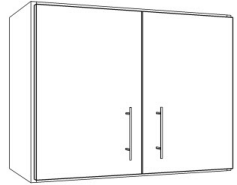

Candlelight Melamine

Wall 1 Door (Left or Right)
16.5" W x 23.5" T x 11.5" D
\$141.00 Solid Colors
\$150.00 Patterns

Wall 2 Door
31.5" W x 23.5" T x 11.5" D
\$257.00 Solid Colors
\$271.00 Patterns

Base 1 Door (Left or Right)
16.5" W x 35.5" T x 22.5" D
\$186.00 Solid Colors
\$202.00 Patterns

Base Bin Storage Unit
16.5" W x 35.5" T x 22.5" D
\$325 Solid Colors
\$340.00 Patterns

Base 2 Door
31.5" W x 35.5" T x 22.5" D
\$272.00 Solid Colors
\$292.00 Patterns

Base 4 Drawer
31.5" W x 35.5" T x 22.5" D
\$545.00 Solid Colors
\$560.00 Patterns

Tall 1 Door (Left or Right)
16.5" W x 80" T x 22.5" D
\$276.00 Solid Colors
\$300.00 Patterns

Tall 2 Door
31.5" W x 80" T x 22.5" D
\$438.00 Solid Colors
\$478.00 Patterns

**Finally . . . the Solution to your "Cluttered" Garage !
Now Made Easy !**