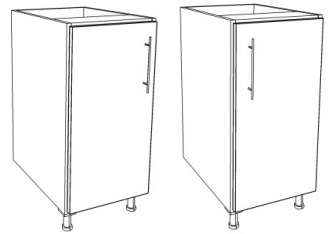

Candlelight Melamine

Wall 1 Door (Left or Right)
16.5" W x 23.5" T x 11.5" D
\$141.00 Solid Colors
\$150.00 Patterns

Wall 2 Door
31.5" W x 23.5" T x 11.5" D
\$257.00 Solid Colors
\$271.00 Patterns

Base 1 Door (Left or Right)
16.5" W x 35.5" T x 22.5" D
\$186.00 Solid Colors
\$202.00 Patterns

Base Bin Storage Unit
16.5" W x 35.5" T x 22.5" D
\$325 Solid Colors
\$340.00 Patterns

Base 2 Door
31.5" W x 35.5" T x 22.5" D
\$272.00 Solid Colors
\$292.00 Patterns

Base 4 Drawer
31.5" W x 35.5" T x 22.5" D
\$545.00 Solid Colors
\$560.00 Patterns

Tall 1 Door (Left or Right)
16.5" W x 80" T x 22.5" D
\$276.00 Solid Colors
\$300.00 Patterns

Tall 2 Door
31.5" W x 80" T x 22.5" D
\$438.00 Solid Colors
\$478.00 Patterns

**Finally . . . the Solution to your "Cluttered" Garage !
Now Made Easy !**