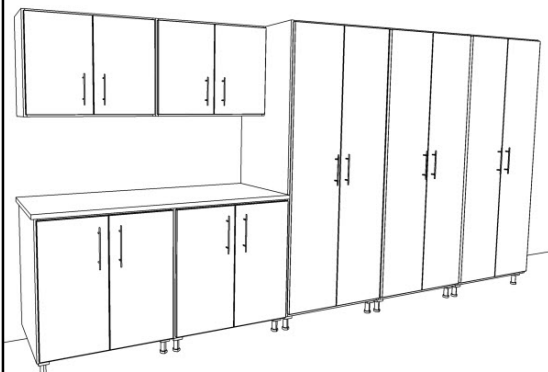

\$2541.00 Solid Colors
\$2663.00 Patterns

Bin Storage Unit

System 1002

Includes;

- 2 - PL-Upper32-2D (Upper 2 Door Cabinets)
- 1 - PL-Base32-2D (Base 2 Door Cabinet)
- 1 - PL-Base32-4Dr (Base 4 Drawer Cabinet)
- 1 - PL-Tall32-2D (Tall 2 Door Cabinet)
- 1 - PL-Tall16-1D (Tall 1 Door Cabinet Reversible)
- 1 - CTOPBL-72 (72" x 23-3/8" Urethane Countertop)

\$2272.00 Solid Colors
\$2394.00 Patterns

System 1202

Includes;

- 3 - PL-Upper32-2D (Upper 2 Door Cabinets)
- 1 - PL-Base32-2D (Base 2 Door Cabinet)
- 1 - PL-Base32-4Dr (Base 4 Drawer Cabinet)
- 1 - PL-Base16-1DR (Base 1 Door Right)
- 1 - PL-Base16-Bin (Base Cabinet With Bin Storage Unit)
- 1 - PL-Tall32-2D (Tall 2 Door Cabinet)
- 1 - PL-Tall16-1D (Tall 1 Door Cabinet Reversible)
- 1 - CTOPBL-96 (97" x 23-3/8" Urethane Countertop)

\$3119.00 Solid Colors
\$3286.00 Patterns

Bin Storage Unit

System 1402

Includes;

- 2 - PL-Upper32-2D (Upper 2 Door Cabinets)
- 2 - PL-Base32-2D (Base 2 Door Cabinet)
- 3 - PL-Tall32-2D (Tall 2 Door Cabinet)
- 1 - CTOPBL-72 (72" x 23-3/8" Urethane Countertop)