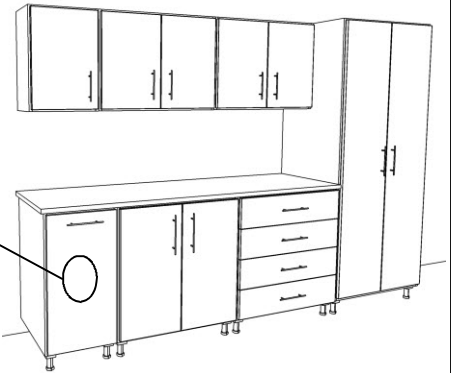

System 1001

Includes;

- 2 - PL-Upper32-2D (Upper 2 Door Cabinets)
- 1 - PL-Upper32-1D-L (Upper 1 Door Cabinet Left)
- 1 - PL-Base32-2D (Base 2 Door Cabinet)
- 1 - PL-Base32-4Dr (Base 4 Drawer Cabinet)
- 1 - PL-Tall32-2D (Tall 2 Door Cabinet)
- 1 - PL-Base16-Bin (Base Cabinet With Bin Storage Unit)
- 1 - CTOPBL-96 (97" x 23-3/8" Urethane Countertop)

\$2541.00 Solid Colors
\$2663.00 Patterns

Bin Storage Unit

System 1002

Includes;

- 2 - PL-Upper32-2D (Upper 2 Door Cabinets)
- 1 - PL-Base32-2D (Base 2 Door Cabinet)
- 1 - PL-Base32-4Dr (Base 4 Drawer Cabinet)
- 1 - PL-Tall32-2D (Tall 2 Door Cabinet)
- 1 - PL-Tall16-1D (Tall 1 Door Cabinet Reversible)
- 1 - CTOPBL-72 (72" x 23-3/8" Urethane Countertop)