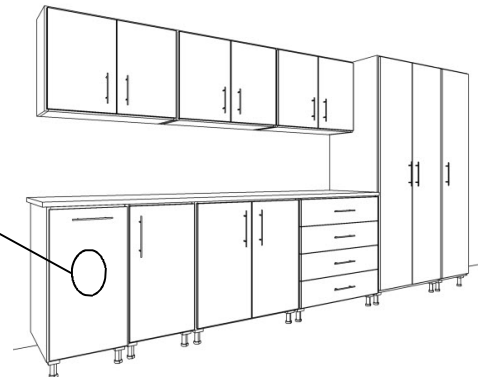

\$2541.00 Solid Colors
\$2663.00 Patterns

Bin Storage Unit

System 1002

Includes;

- 2 - PL-Upper32-2D (Upper 2 Door Cabinets)
- 1 - PL-Base32-2D (Base 2 Door Cabinet)
- 1 - PL-Base32-4Dr (Base 4 Drawer Cabinet)
- 1 - PL-Tall32-2D (Tall 2 Door Cabinet)
- 1 - PL-Tall16-1D (Tall 1 Door Cabinet Reversible)
- 1 - CTOPBL-72 (72" x 23-3/8" Urethane Countertop)

\$2272.00 Solid Colors
\$2394.00 Patterns

System 1202

Includes;

- 3 - PL-Upper32-2D (Upper 2 Door Cabinets)
- 1 - PL-Base32-2D (Base 2 Door Cabinet)
- 1 - PL-Base32-4Dr (Base 4 Drawer Cabinet)
- 1 - PL-Base16-1DR (Base 1 Door Right)
- 1 - PL-Base16-Bin (Base Cabinet With Bin Storage Unit)
- 1 - PL-Tall32-2D (Tall 2 Door Cabinet)
- 1 - PL-Tall16-1D (Tall 1 Door Cabinet Reversible)
- 1 - CTOPBL-96 (97" x 23-3/8" Urethane Countertop)

\$3119.00 Solid Colors
\$3286.00 Patterns

Bin Storage Unit

System 1402

Includes;

- 2 - PL-Upper32-2D (Upper 2 Door Cabinets)
- 2 - PL-Base32-2D (Base 2 Door Cabinet)
- 3 - PL-Tall32-2D (Tall 2 Door Cabinet)
- 1 - CTOPBL-72 (72" x 23-3/8" Urethane Countertop)