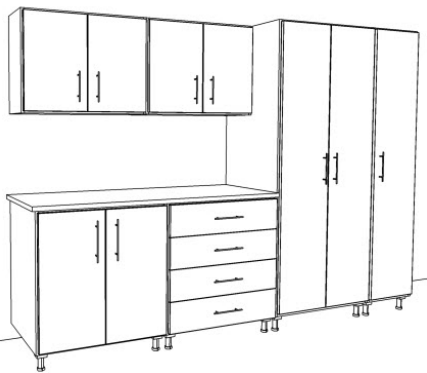

System 1001

Includes;

- 2 - PL-Upper32-2D (Upper 2 Door Cabinets)
- 1 - PL-Upper32-1D-L (Upper 1 Door Cabinet Left)
- 1 - PL-Base32-2D (Base 2 Door Cabinet)
- 1 - PL-Base32-4Dr (Base 4 Drawer Cabinet)
- 1 - PL-Tall32-2D (Tall 2 Door Cabinet)
- 1 - PL-Base16-Bin (Base Cabinet With Bin Storage Unit)
- 1 - CTOPBL-96 (97" x 23-3/8" Urethane Countertop)

\$2541.00 Solid Colors
\$2663.00 Patterns

Bin Storage Unit

System 1002

Includes;

- 2 - PL-Upper32-2D (Upper 2 Door Cabinets)
- 1 - PL-Base32-2D (Base 2 Door Cabinet)
- 1 - PL-Base32-4Dr (Base 4 Drawer Cabinet)
- 1 - PL-Tall32-2D (Tall 2 Door Cabinet)
- 1 - PL-Tall16-1D (Tall 1 Door Cabinet Reversible)
- 1 - CTOPBL-72 (72" x 23-3/8" Urethane Countertop)