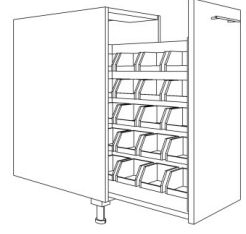

Base Bin Storage Unit
16.5" W x 35.5" T x 22.5" D
\$325 Solid Colors
\$340.00 Patterns

Base 2 Door
31.5" W x 35.5" T x 22.5" D
\$272.00 Solid Colors
\$292.00 Patterns

Base 4 Drawer
31.5" W x 35.5" T x 22.5" D
\$545.00 Solid Colors
\$560.00 Patterns