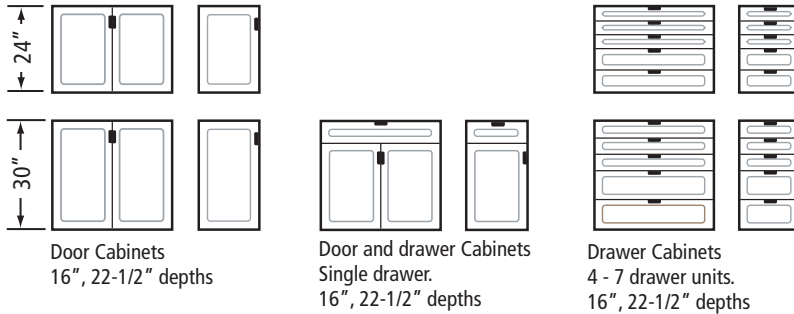

LOWER CABINETS