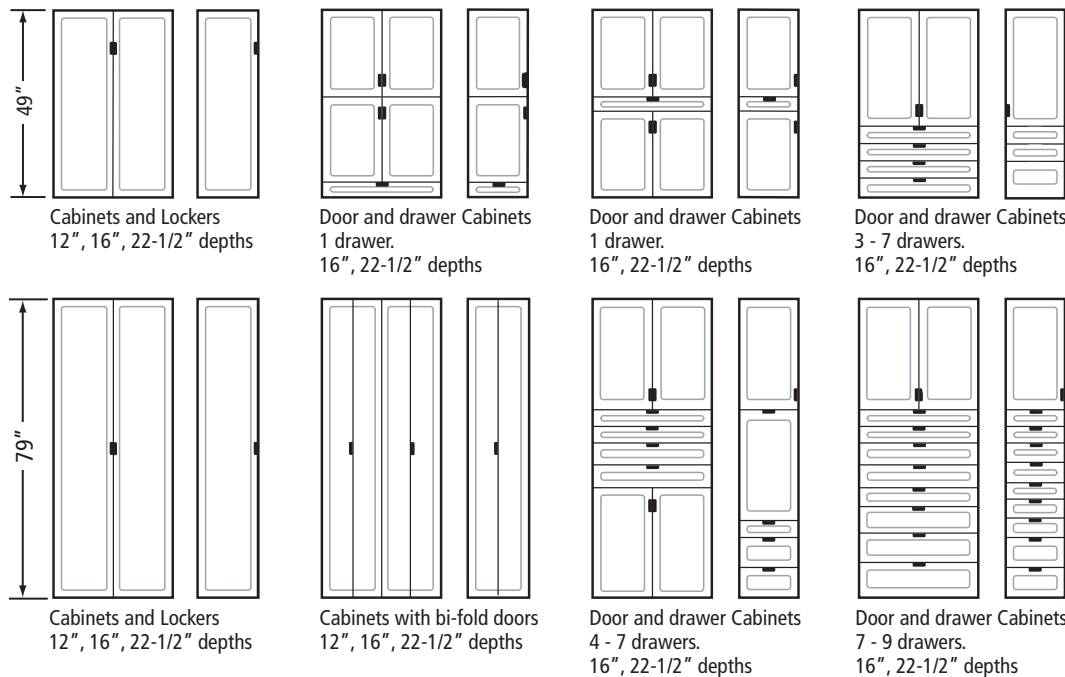

TALL STORAGE CABINETS