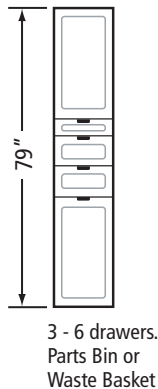

SPECIALITY CABINETS