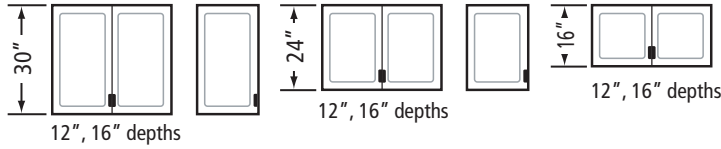

Garagegear Cabinet Configurations

RedLine offers more storage cabinet styles and sizes than any other garage cabinet manufacturer. With the various styles, widths, depths and individual cabinet configurations available, more than 400 cabinet choices are available.

UPPERS

LOWER CABINETS

TALL STORAGE CABINETS

SPECIALITY CABINETS