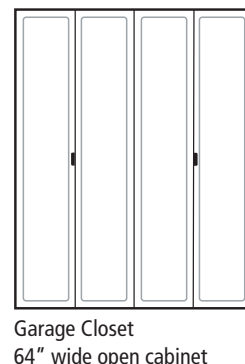

UPPERS

LOWER CABINETS

TALL STORAGE CABINETS

SPECIALITY CABINETS

RedLine garagegear Garage Cabinets

RedLine garagegear cabinets come in twelve great powder-coated colors. RedLine powder-coats all cabinet exterior surfaces, creating a seamless finish superior to plastic, paint or laminate, and resists chipping, denting, peeling or warping, making it perfect for the typical garage environment. They look great, and they'll stay that way!